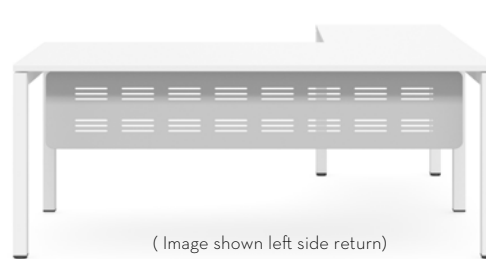

Plaza Desk & Return (Top without Scalloped)

Top view

Base Finish: White / Black - arriving in December
Modesty: White / Powder-coated Black
Cable Hole to your preferred placement (included)

CODE	DESK	RETURN
PLZWS15071506	(1500L x 750D) x	(1500L x 600D) x 725H
PLZWS18071806	(1800L x 750D) x	(1800L x 600D) x 725H
PLZWS18091806	(1800L x 900D) x	(1800L x 600D) x 725H