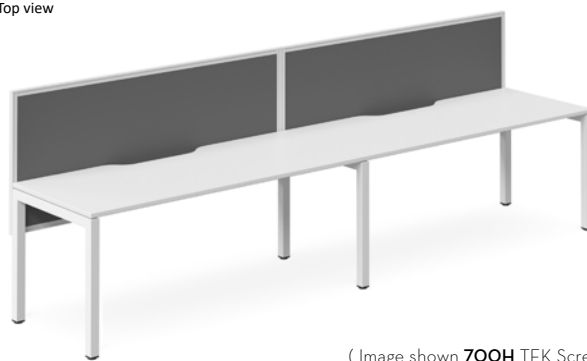

Bench Single Sided x 1 pod

Top view

(Image shown 700H TEK Screen)

Base Finish: White / Black - arriving in December

Prices include 1 TEK 700H Screen

CODE	TOP SIZE	OVERALL SIZE	POD
PLZDES1507	1500L	1500L x 750D x 725H	1
PLZDES1807	1800L	1800L x 750D x 725H	1

Bench Single Sided x 2 pod

Top view

(Image shown 700H TEK Screens)

Base Finish: White / Black - arriving in December

Prices include 2 TEK 700H Screens

CODE	TOP SIZE	OVERALL SIZE	POD
PLZDES3007	1500L	3000L x 750D x 725H	2
PLZDES3607	1800L	3600L x 750D x 725H	2