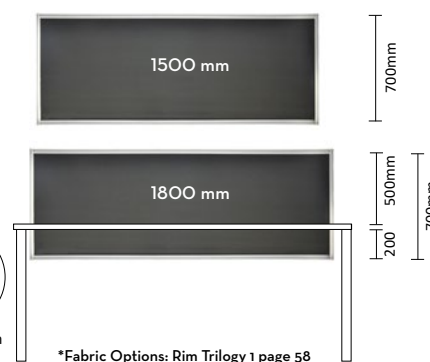

500H Screen

- System Type: Solid Panel
- House Fabric Colour: Charcoal
- Screen Framework: White or Powder-coated Black
- Screen Brackets Included

House Fabric (included)

30mm Screen Thickness

CODE	DIMENSION
ISE30P1505	1500W x 30D x 500H
ISE30P1805	1800W x 30D x 500H
FABRIC OPTION	Rim Trilogy 1 add +

700H Screen

- System Type: Solid Panel
- House Fabric Colour: Charcoal
- Screen Framework: White or Powder-coated Black
- Screen Brackets Included

House Fabric (included)

30mm Screen Thickness

CODE	DIMENSION
ISE30P1507	1500W x 30D x 700H
ISE30P1807	1800W x 30D x 700H
FABRIC OPTION	Rim Trilogy 1 add +

Plaza Desk (Top without Scalloped)

Top view

Base Finish: White / Black - arriving in December

CODE	OVERALL SIZE
PLZDES1507	1500L x 750D x 725H
PLZDES1807	1800L x 750D x 725H

Plaza Desk & Return (Top without Scalloped)