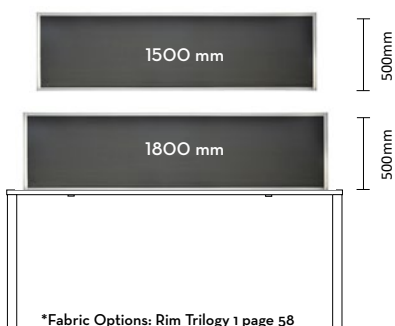

500H Screen

- System Type: Solid Panel
- House Fabric Colour: Charcoal
- Screen Framework: White or Powder-coated Black
- Screen Brackets Included

House Fabric (included)

30mm Screen Thickness

CODE	DIMENSION
ISE30P1505	1500W x 30D x 500H
ISE30P1805	1800W x 30D x 500H
FABRIC OPTION	Rim Trilogy 1 add +

700H Screen

- System Type: Solid Panel
- House Fabric Colour: Charcoal
- Screen Framework: White or Powder-coated Black
- Screen Brackets Included

House Fabric (included)

30mm Screen Thickness

CODE	DIMENSION
ISE30P1507	1500W x 30D x 700H
ISE30P1807	1800W x 30D x 700H
FABRIC OPTION	Rim Trilogy 1 add +

Plaza Desk (Top without Scalloped)

Top view

Base Finish: White / Black - arriving in December

CODE	OVERALL SIZE
PLZDES1507	1500L x 750D x 725H
PLZDES1807	1800L x 750D x 725H

Plaza Desk & Return (Top without Scalloped)