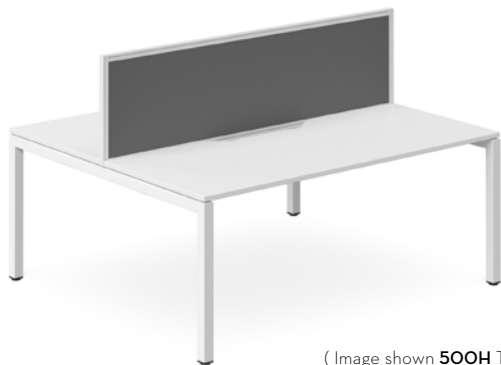

Bench Single Sided x 1 pod

Top view

(Image shown 700H TEK Screen)

Base Finish: White / Black - arriving in December

Prices include 1 TEK 700H Screen

CODE	TOP SIZE	OVERALL SIZE	POD
PLZDES1507	1500L	1500L x 750D x 725H	1
PLZDES1807	1800L	1800L x 750D x 725H	1

Bench Single Sided x 2 pod

Top view

(Image shown 700H TEK Screens)

Base Finish: White / Black - arriving in December

Prices include 2 TEK 700H Screens

CODE	TOP SIZE	OVERALL SIZE	POD
PLZDES3007	1500L	3000L x 750D x 725H	2
PLZDES3607	1800L	3600L x 750D x 725H	2

Bench Double Sided x 2 pod

Top view

(Image shown 500H TEK Screen)

Base Finish: White / Black - arriving in December

Prices include 1 TEK 500H Screen

CODE	TOP SIZE	OVERALL SIZE	POD
PLZ2SYS15	1500L	1500L x 1500D x 725H	2
PLZ2SYS18	1800L	1800L x 1500D x 725H	2