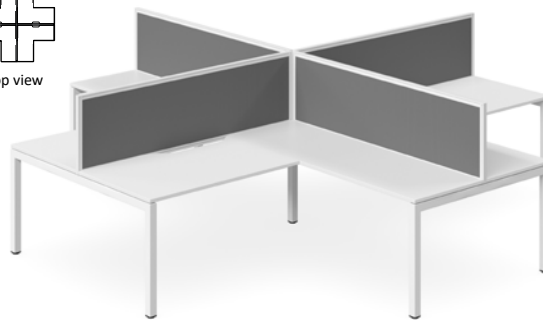

Bench Double Sided x 4 pod

Top view

(Image shown 500H TEK Screens)

Base Finish: White / Black - arriving in December

Prices include 2 TEK 500H Screens

CODE	TOP SIZE	OVERALL SIZE	POD
PLZ4SYS3015	1500L	3000L x 1500D x 725H	4
PLZ4SYS3615	1800L	3600L x 1500D x 725H	4

Bench Double Sided x 6 pod

Top view

(Image shown 500H TEK Screens)

Base Finish: White / Black - arriving in December

Prices include 3 TEK 500H Screens

CODE	TOP SIZE	OVERALL SIZE	POD
PLZ6SYS4515	1500L	4500L x 1500D x 725H	6
PLZ6SYS5415	1800L	5400L x 1500D x 725H	6

4 Way Workstation (Desk & Return shown)

Top view

(Image shown 500H TEK Screens)

Base Finish: White / Black - arriving in December

Radial or Splayed Tops

Prices include 4 TEK 500H Screens

CODE	TOP SIZE	OVERALL SIZE	POD
PLZ4SYS18071807	1800L	1800L x 750D x 1800L x 750D x 725H	4