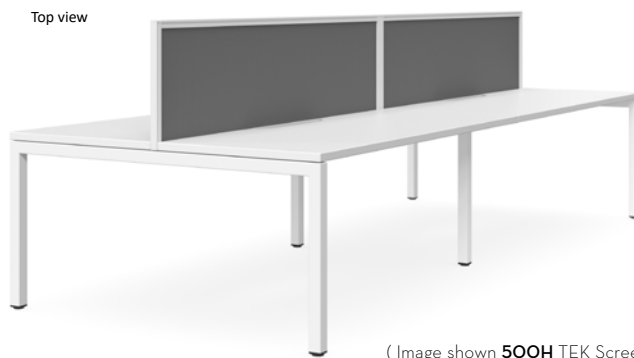

Bench Double Sided x 4 pod

(Image shown 500H TEK Screens)

Base Finish: White / Black - arriving in December

Prices include 2 TEK 500H Screens

CODE	TOP SIZE	OVERALL SIZE	POD
PLZ4SYS3015	1500L	3000L x 1500D x 725H	4
PLZ4SYS3615	1800L	3600L x 1500D x 725H	4